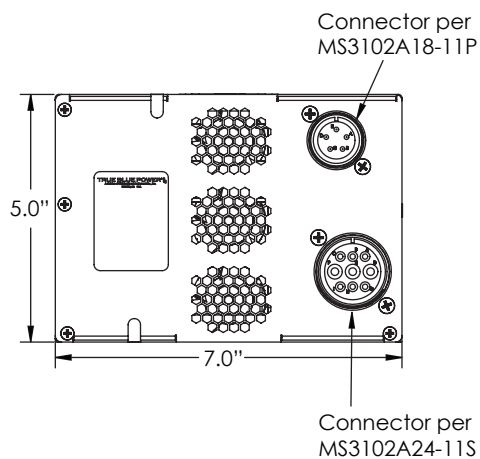

### Technical specifications

INPUT VOLTAGE	115/200 VAC 360 – 800 Hz 3-phase
INPUT PHASE CURRENT	13 A
OUTPUT VOLTAGE	TFC4000 115 VAC, 60 Hz, single phase TFC4002 230 VAC, 50 Hz, single phase
OUTPUT POWER	4,000 watts
WEIGHT	18.9 lbs (8.57 kg)
ALTITUDE	55,000 feet
TEMPERATURE	-40°F to +167°F (-40°C to +75°C)
MATING CONNECTOR	9019110-4, 9019507-2
CASE	Anodized aluminum, blue
CERTIFICATION	FAA PMA approved FAA TSO-C230 RTCA DO-160G