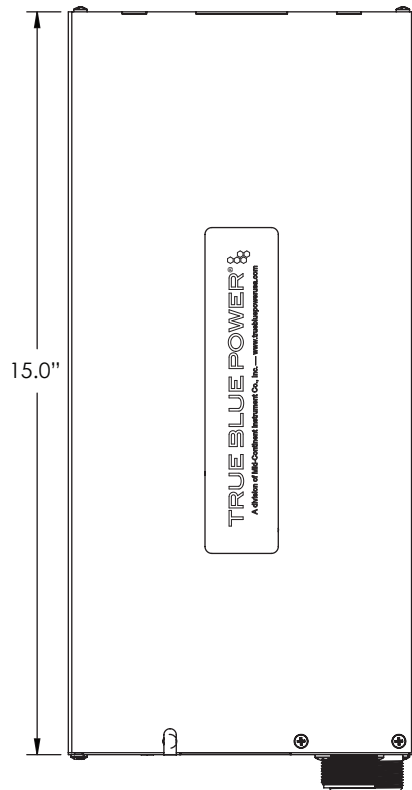

4000W AC-to-AC Frequency Converters

TFC4000 Series

Manufactured by Mid-Continent Instrument Co., Inc.

Technical specifications

INPUT VOLTAGE	115/200 VAC 360 – 800 Hz 3-phase
INPUT PHASE CURRENT	13 A
OUTPUT VOLTAGE	TFC4000 115 VAC, 60 Hz, single phase TFC4002 230 VAC, 50 Hz, single phase
OUTPUT POWER	4,000 watts
WEIGHT	18.9 lbs (8.57 kg)
ALTITUDE	55,000 feet
TEMPERATURE	-40°F to +167°F (-40°C to +75°C)
MATING CONNECTOR	9019110-4, 9019507-2
CASE	Anodized aluminum, blue
CERTIFICATION	FAA PMA approved FAA TSO-C230 RTCA DO-160G